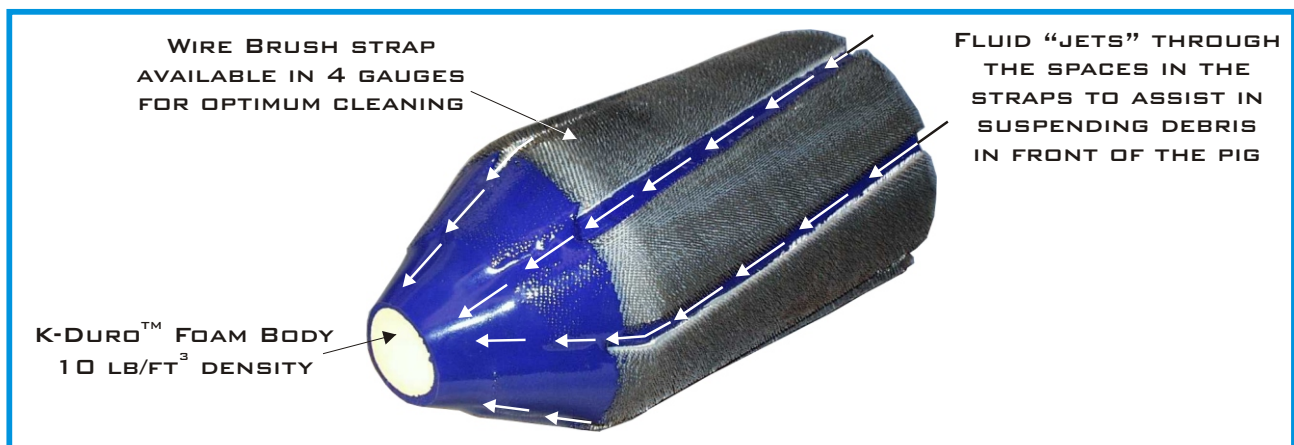

POWER BRUSH[®] POLLY PIG (PB)

KNAPP'S POWER BRUSH[®] -
SUPERIOR SCRAPING FOR TOUGH SCALE CONDITIONS.
A HEAVY DUTY ULTRA-FOAM[™] BODY IS TOPPED WITH RUGGED STRAPS
OF AGGRESSIVE WIRE BRUSH TO CREATE A LONG-WEARING PIPELINE PIG IDEAL
FOR REMOVAL OF FLOW-CHOKING HARD SCALE DEPOSITS IN PIPELINES.