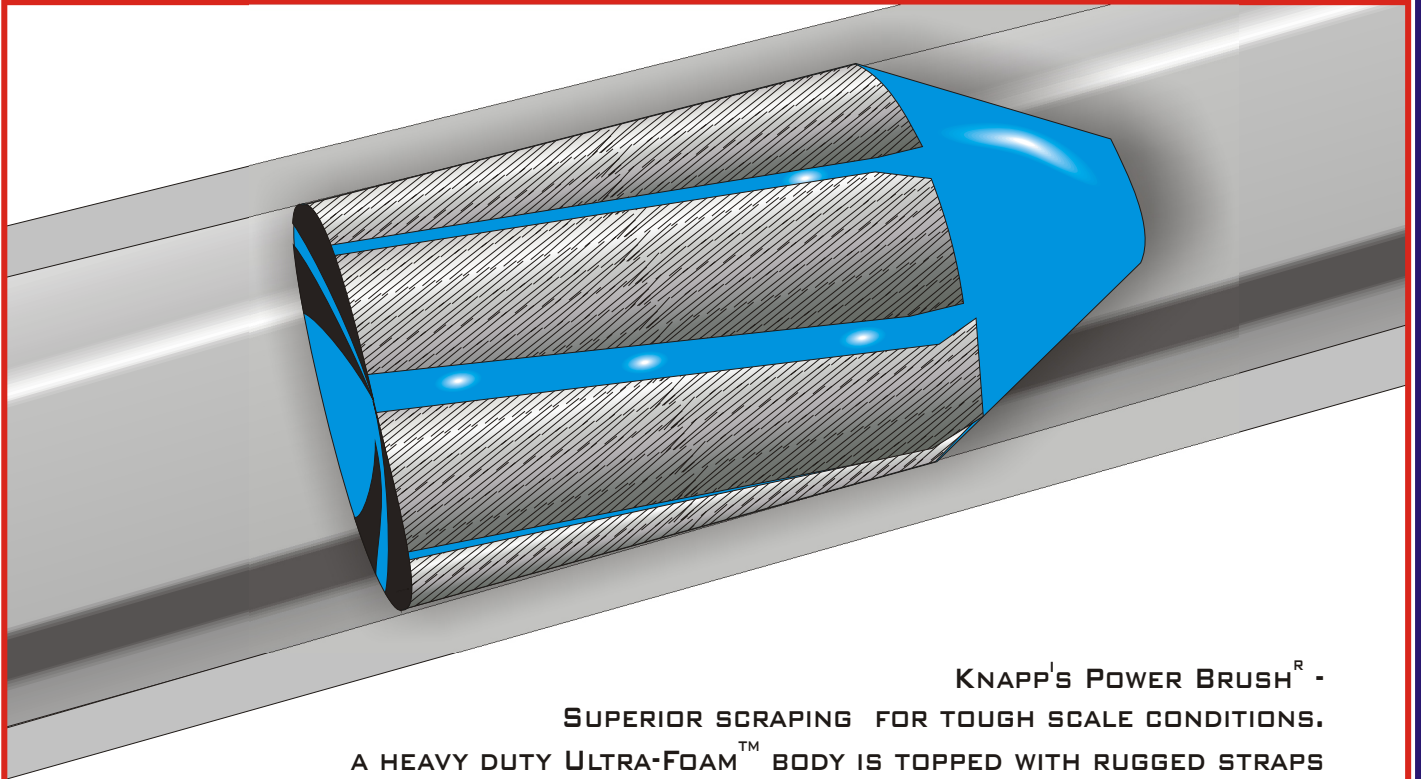

POWER BRUSH[®] POLLY PIG (PB)

KNAPP'S POWER BRUSH[®] -
SUPERIOR SCRAPING FOR TOUGH SCALE CONDITIONS.
A HEAVY DUTY ULTRA-FOAM[™] BODY IS TOPPED WITH RUGGED STRAPS
OF AGGRESSIVE WIRE BRUSH TO CREATE A LONG-WEARING PIPELINE PIG IDEAL
FOR REMOVAL OF FLOW-CHOKING HARD SCALE DEPOSITS IN PIPELINES.